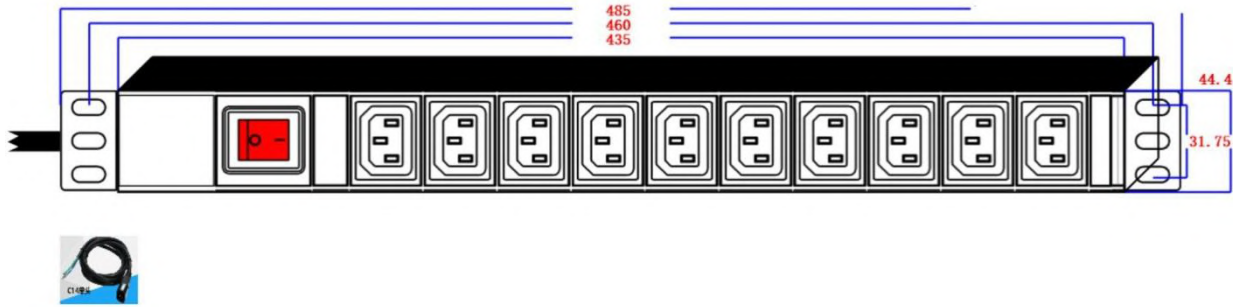

## 10 Way PDU 10A with C13 Sockets and 3 Mtr C14 Type Power Cord

Avalon Power Distribution Units (PDU's) are used for controlling electrical power in the Data Center. This PDU has 10 sockets of C13 type and a C10 power cord of 3m length. It is 19 inch Rack Mountable PDU.

### Features and Benefits

Installation method	Horizontal Installation / Cable Left
Mounting brackets	25 square hole flap (1 u); 25 nonporous baffle (1U)
Power input method	3 * 1.5 mm squared 3 m power cord C14 plug (Non RVV)
Functional module	Master switch - 1 (red with lamp 2 w hours) (1)
Output unit	C13 Socket-1U (10)
Housing Color	Black
Product size specifications	L x W x H = 485*44.4*44.4 (mm) ±2mm
Fixed hole center distance	460 mm
Profile length	435 mm
Cable fixing method	Line buckle (nylon)
Rated voltage	220 - 250 v 50/60HZ
Rated current	10A
Rated power	2500W

### Ordering Information

Part No.	Description
AN-10WPDUC13-10A	10 Way PDU 10A with C13 Sockets and 3 Mtr C14 Type Power Cord